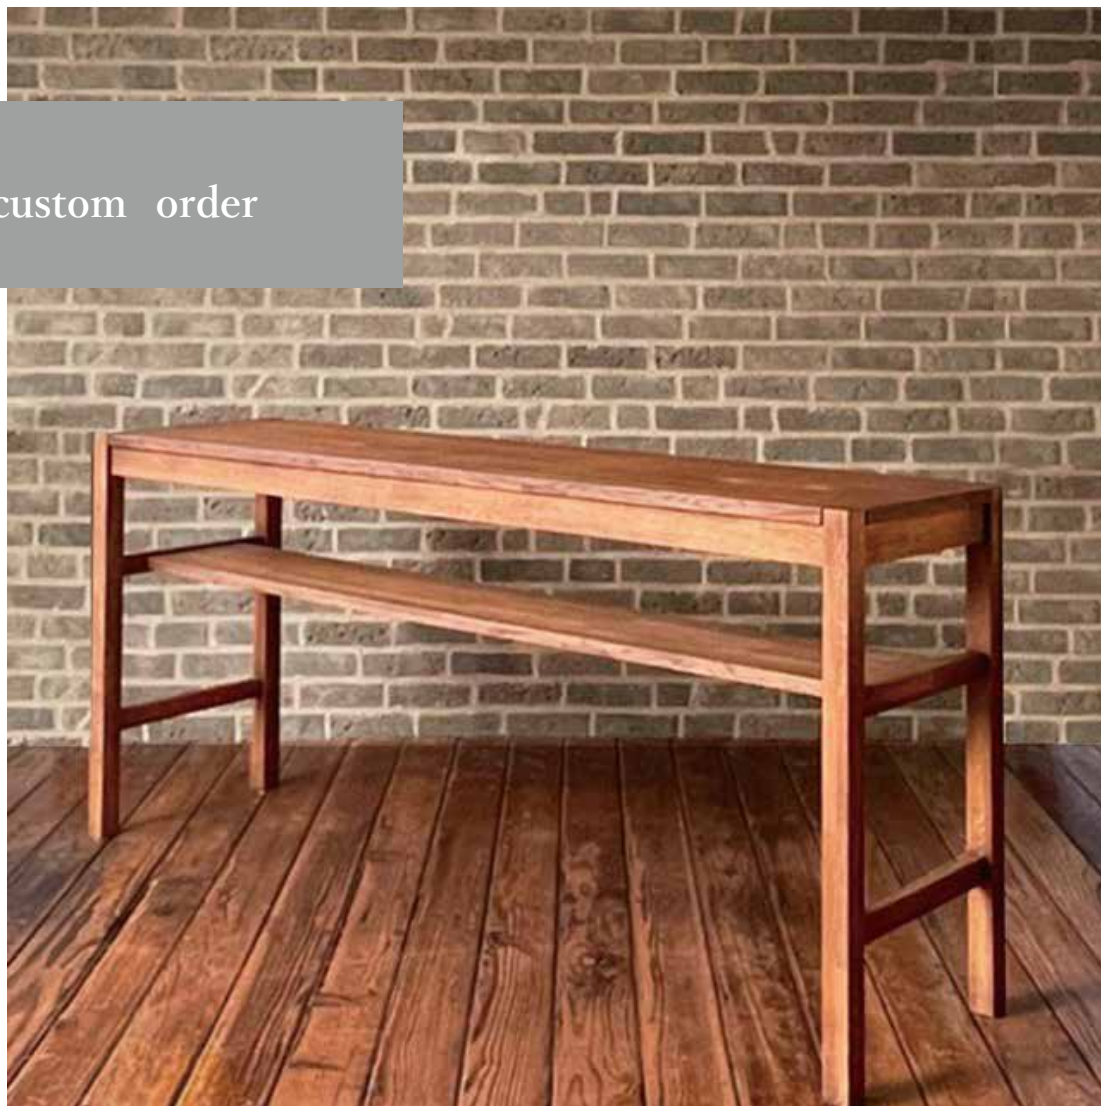

whisky oak series

mirror

ミラー  
W600 D40 H1500 mm

whisky oak series

custom order